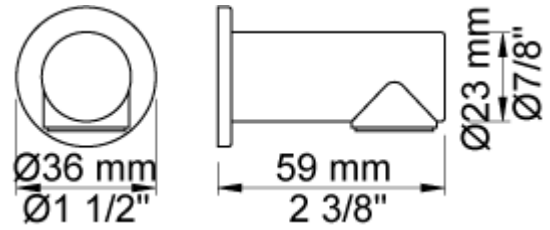

--

Date:

Client:

Project:

T3

Soap magnet.

**Available in colors**

Color 02, Grey	Color 17, Gloss black
Color 04, Light blue	Color 18, White
Color 05, Orange	Color 19, Natural brass
Color 06, Light green	Color 20, Brushed chrome
Color 08, Yellow	Color 21, Carmine red
Color 09, Dark grey	Color 25, Pink
Color 12, Mocca	Color 27, Matt black
Color 14, Bright red	Color 28, Matt white
Color 15, Dark blue	Color 40, Brushed stainless steel
Color 16, Polished chrome	